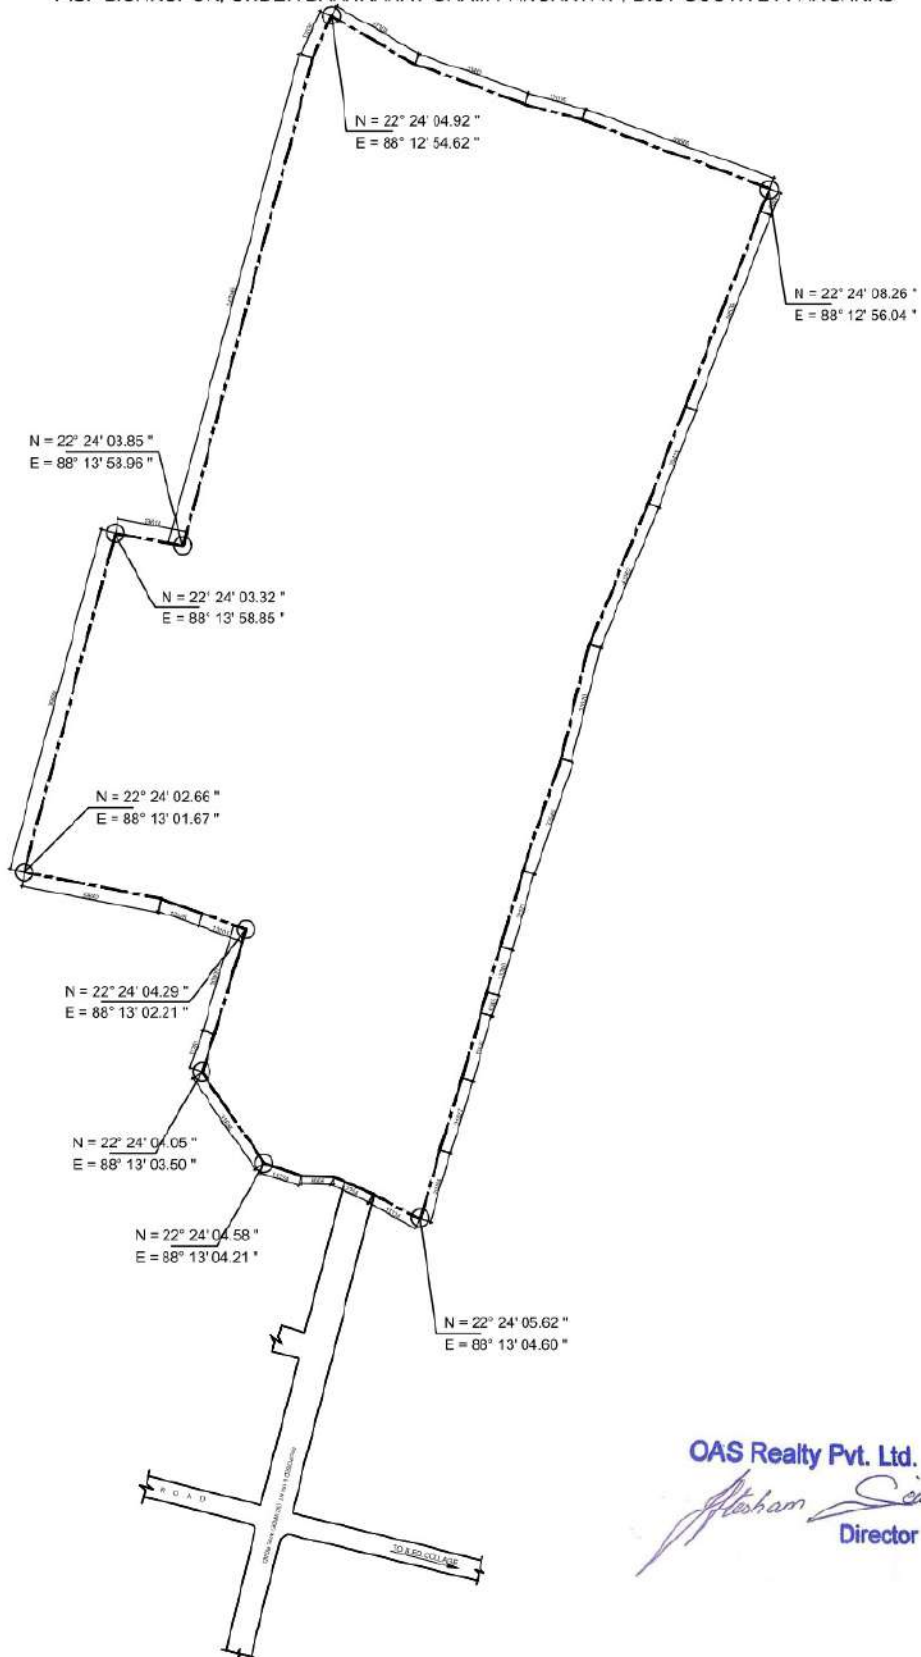

SITE PLAN AT MOUZA- MAKHALIA , J.L- 44, L.R. DAG NO - 168(P), 169, 175, 182 (P), 183(P), 184, 185, 186, 187(P),
P.S.- BISHNUPUR, UNDER BAKHRAHAT GRAM PANCHAYAT , DIST-SOUTH 24 PARGANAS

OAS Realty Pvt. Ltd.